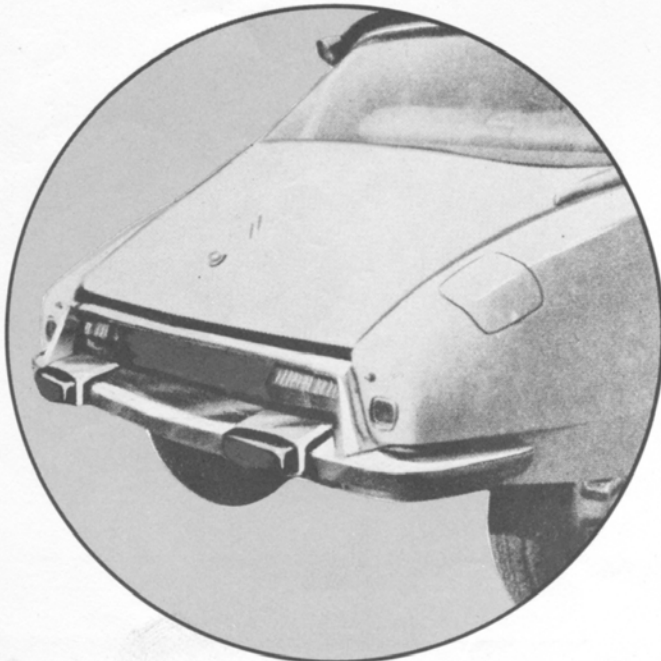

This quality production is in a class all its own. Inserted face of hard Para Rubber in Overrider body. Will give protection to face of Bumper Blade and Grill Guard. Easily installed.

No. E 615-01-10 Packed 4 to a set, per set	$38.30
No. E 615-01-11 front only, for Station Wagon	$22.30