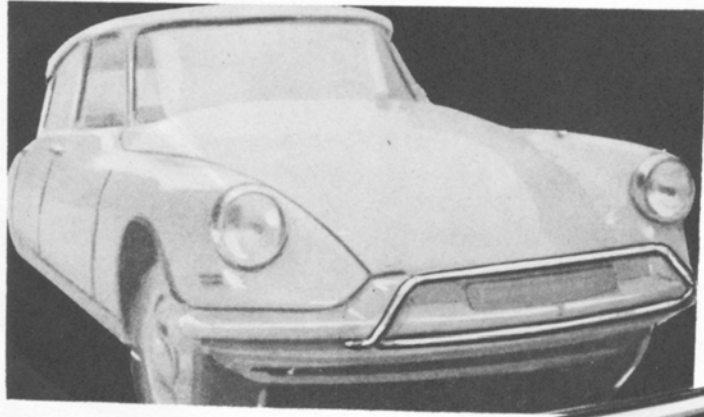

BUMPER GUARDS

CUSTOM DESIGNED GRILLE GUARDS FOR YOUR CITROEN. THE BEST PROTECTION AGAINST FRONT AND REAR DAMAGE.

DESIGN: Chrome Plated

Contoured to blend with lines of bumper, these guards enhance the car's appearance while protecting front and rear from damage.

- No. E 615-01-01 complete set front and rear DS 19, ID 19 .....$79.50
- No. E 615-01-02 front only DS 19, ID 19, and Station Wagon $42.15
- No. 615-01-03 rear only DS 19, ID 19 $37.35