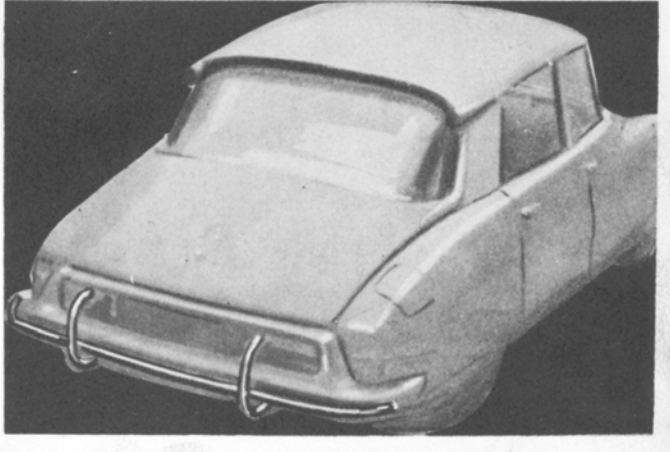

BUMPER GUARDS

CUSTOM DESIGNED GRILLE GUARDS FOR YOUR CITROEN. THE BEST PROTECTION AGAINST FRONT AND REAR DAMAGE.

DESIGN: Chrome Plated

Contoured to blend with lines of bumper, these guards enhance the car's appearance while protecting front and rear from damage.

- No. E 615-01-01 complete set front and rear DS 19, ID 19 .....$79.50
- No. E 615-01-02 front only DS 19, ID 19, and Station Wagon $42.15
- No. 615-01-03 rear only DS 19, ID 19 $37.35