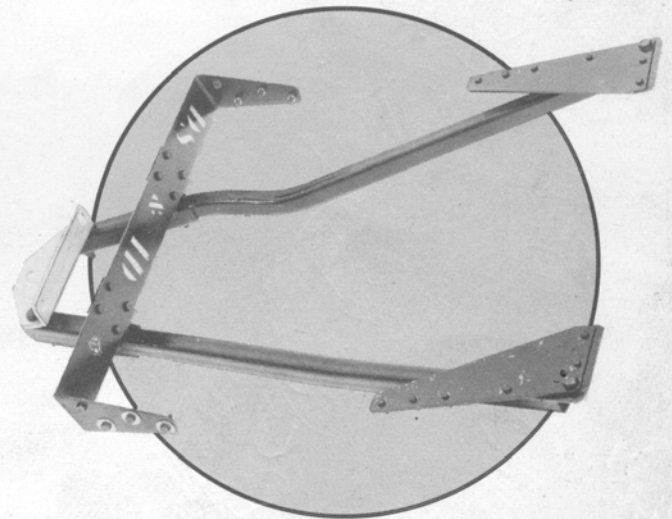

PLUG

- to fit Socket for inspection lamp or shaver.
- No. L 822-03-03\$.65

TRAILER TOWING HITCH FOR STATION WAGON
No. E8-09-01\$53.30

TRAILER TOWING HITCH FOR DS 19 AND ID 19
No. E8-09-02\$48.80

ILLUSTRATION SHOWS
FOG LAMPS, SPECIALLY
DESIGNED TO FIT
CONTOUR OF BODY