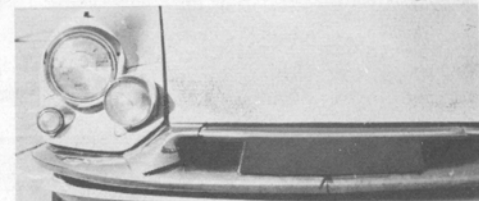

PLUG

- to fit Socket for inspection lamp or shaver.
- No. L 822-03-03\$.65

TRAILER TOWING HITCH FOR STATION WAGON
No. E8-09-01\$53.30

TRAILER TOWING HITCH FOR DS 19 AND ID 19
No. E8-09-02\$48.80

ILLUSTRATION SHOWS
FOG LAMPS, SPECIALLY
DESIGNED TO FIT
CONTOUR OF BODY