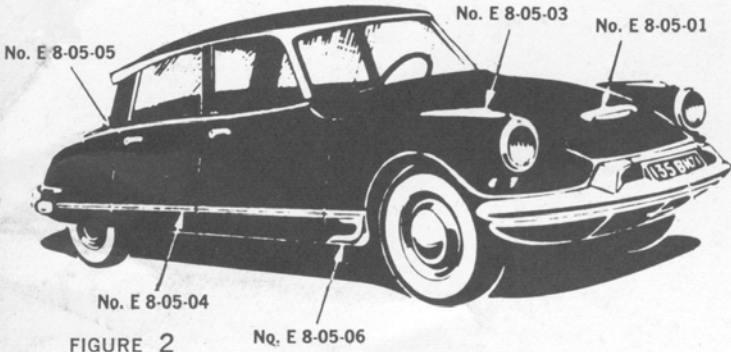

No. E 8-05-08

FIGURE 1

ACCESSORIES

FOR DS 19, ID 19 and STATION WAGON

No. E 8-05-08 A 25 piece Set of Body Trim Strips of De-Luxe Quality. Available in Gold or Silver Color. For DS 19, ID 19per set **\$72.80**
(Please state color when ordering.)