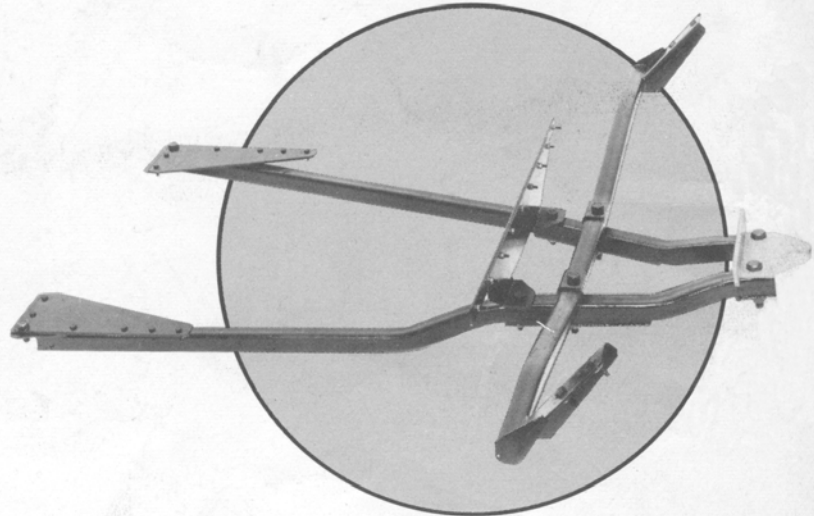

LOCKING TANK CAP

Permanently fixed to neck of tank, cannot be lost. Supplied with two keys.

- For DS 19, ID 19 Station Wagon
- No. L 175-03-01\$ 3.70

CIGAR LIGHTER

- No. L 822-03-01 chrome plated 12 volt. \$ 3.15
- No. L 822-03-02 6 volt\$ 2.85

PLUG

- to fit Socket for inspection lamp or shaver.
- No. L 822-03-03\$.65

TRAILER TOWING HITCH FOR STATION WAGON
No. E8-09-01\$53.30

TRAILER TOWING HITCH FOR DS 19 AND ID 19
No. E8-09-02\$48.80

ILLUSTRATION SHOWS
FOG LAMPS, SPECIALLY
DESIGNED TO FIT
CONTOUR OF BODY