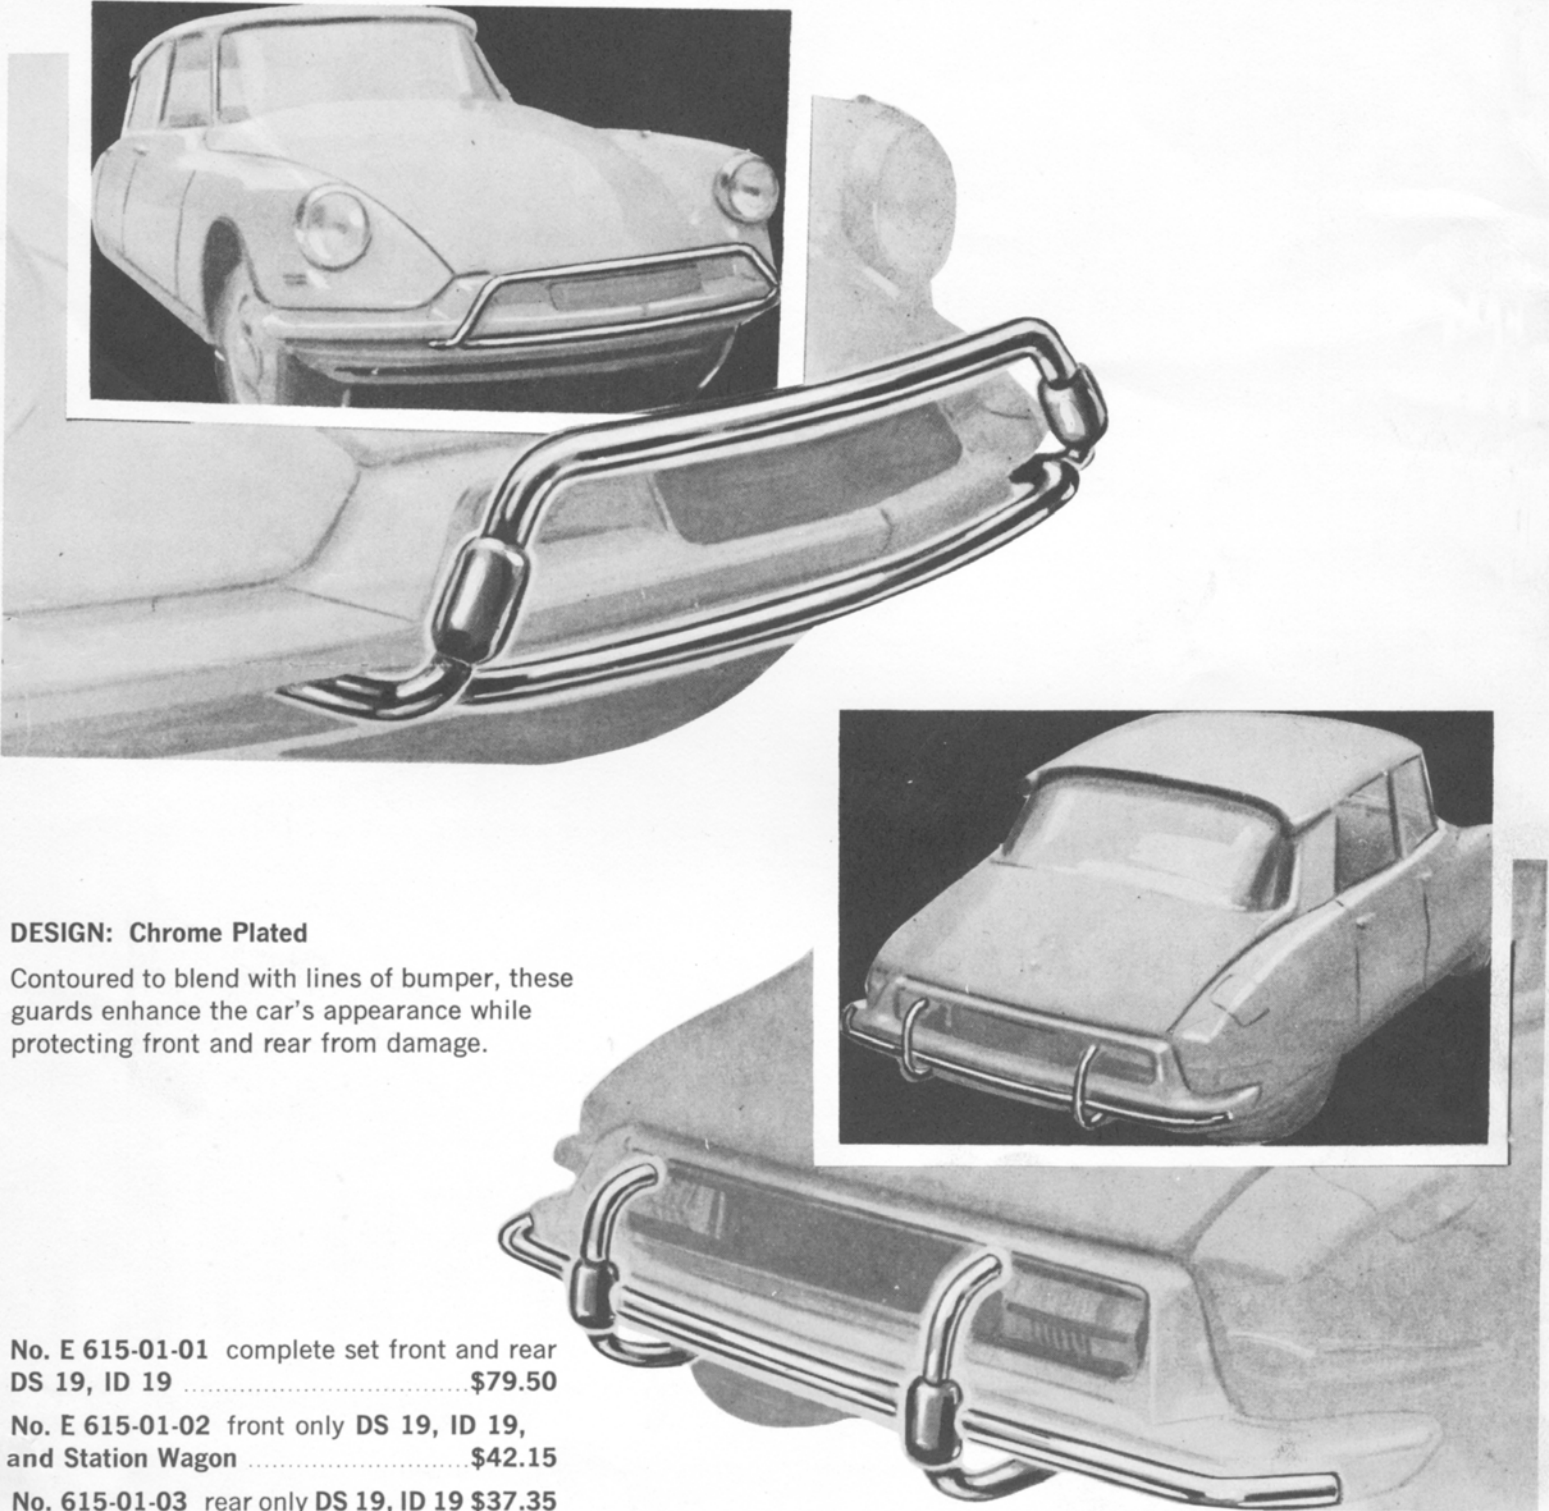

BUMPER GUARDS

CUSTOM DESIGNED GRILLE GUARDS FOR YOUR CITROEN. THE BEST PROTECTION AGAINST FRONT AND REAR DAMAGE.

DESIGN: Chrome Plated

Contoured to blend with lines of bumper, these guards enhance the car's appearance while protecting front and rear from damage.

- No. E 615-01-01 complete set front and rear DS 19, ID 19 .....$79.50
- No. E 615-01-02 front only DS 19, ID 19, and Station Wagon $42.15
- No. 615-01-03 rear only DS 19, ID 19 $37.35