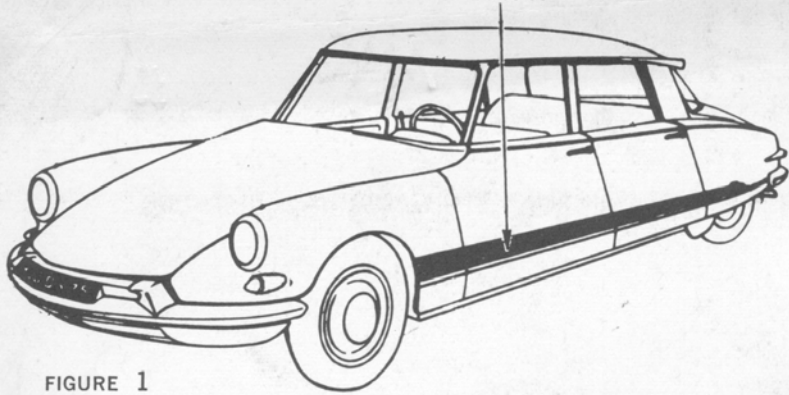

No. E 8-05-08

FIGURE 1

ACCESSORIES

FOR DS 19, ID 19 and STATION WAGON

No. E 8-05-08 A 25 piece Set of Body Trim Strips of De-Luxe Quality. Available in Gold or Silver Color. For DS 19, ID 19per set **\$72.80**
(Please state color when ordering.)